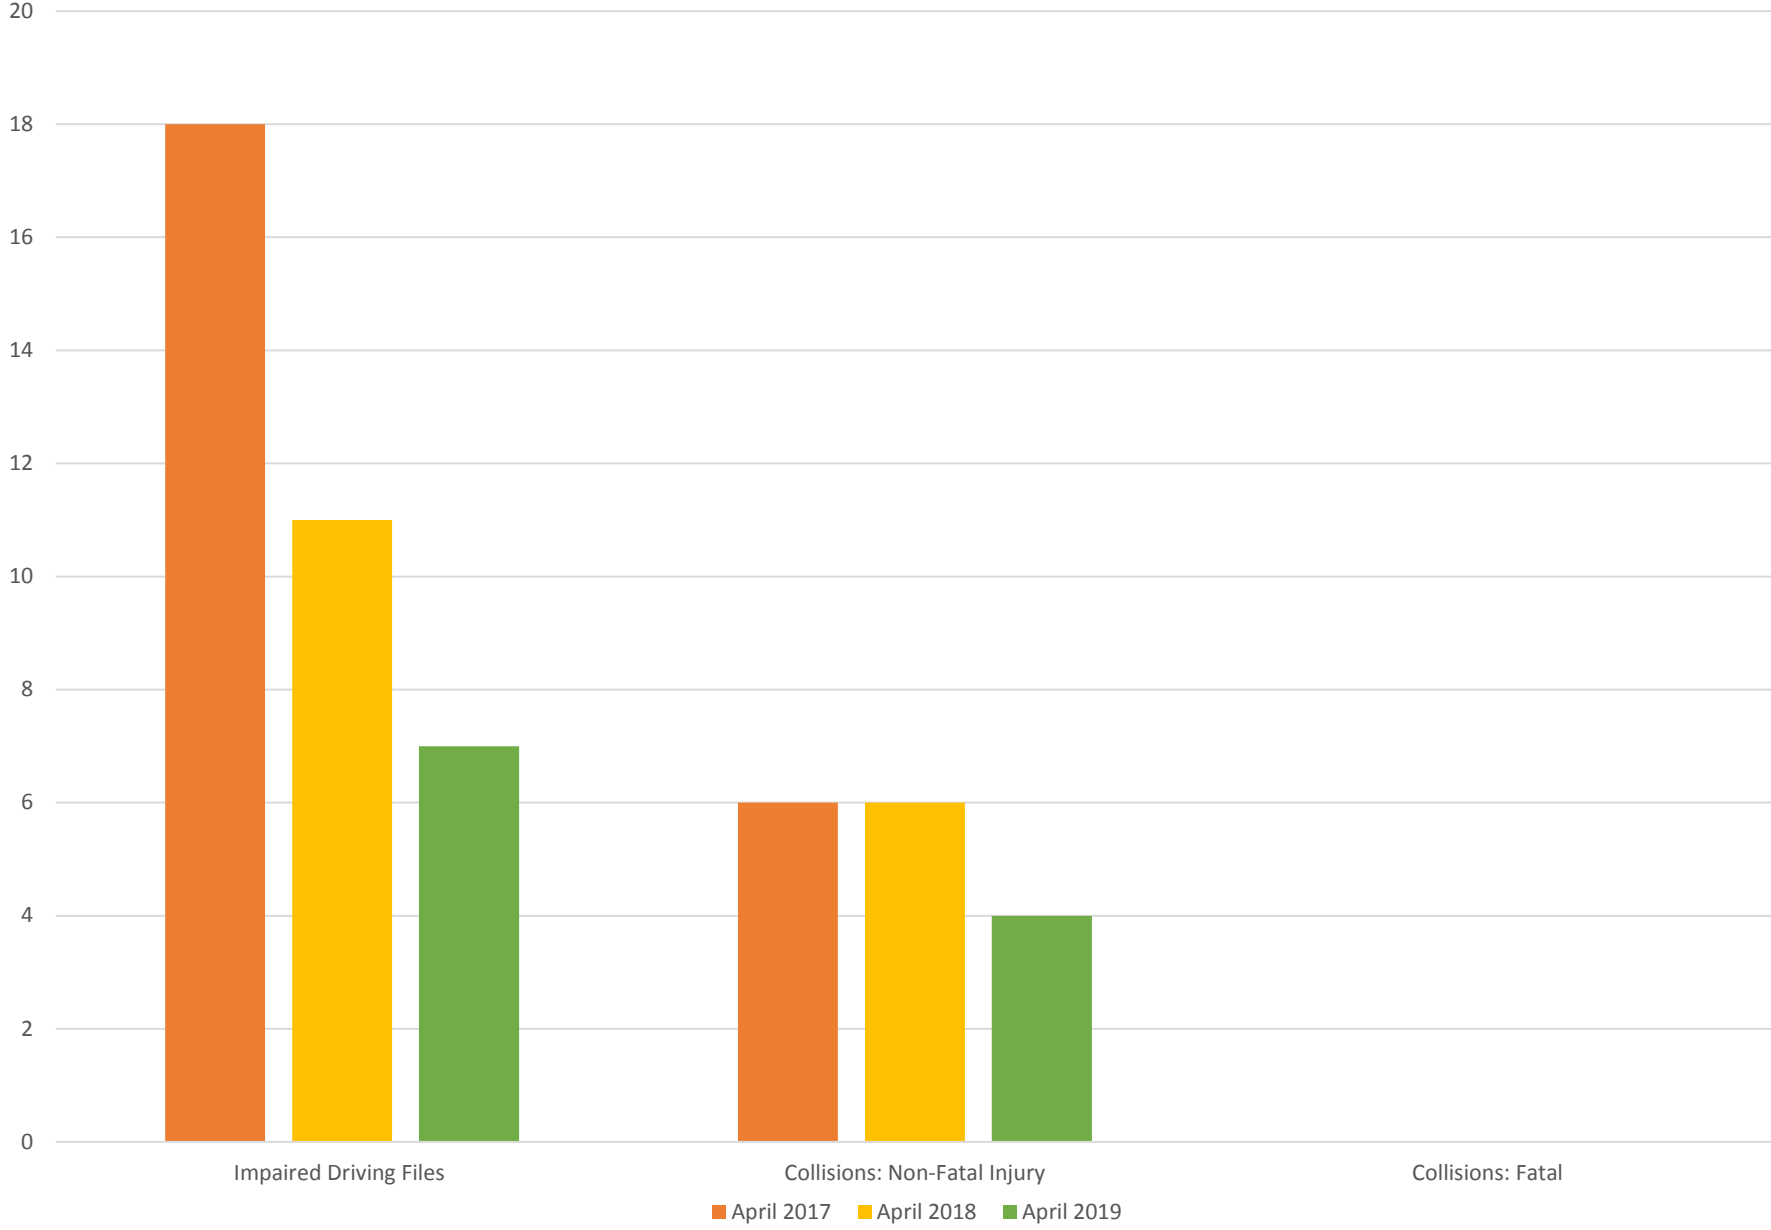

Sunshine Coast RCMP - April 2019

PROPERTY CRIME	April 2017	April 2018	April 2019	3-yr Average	% Change 2018-2019
Proactive: Curfew Checks	*	77	10	44	-87
Proactive: Street Checks	7	7	12	9	71
Proactive: Foot Patrols	*	328	265	297	-19
Mischief Files	11	15	29	18	93
Theft From Motor Vehicle Files	14	4	4	7	0
Break and Enter Files	4	8	8	7	0

ROAD SAFETY	April 2017	April 2018	April 2019	3-yr Average	% Change 2018-2019
Proactive: Roadchecks	1	0	3	1	n/a
Tickets/Warnings Issued: Speeding	89	77	43	70	-44
Tickets/Warnings Issued: Use of Electronic Device	4	6	6	5	0
Impaired Driving Files	18	11	7	12	-36
Collisions: Non-Fatal Injury	6	6	4	5	-33
Collisions: Fatal	0	0	0	0	n/a

* some data not available before 2018

The format of this report has changed starting with the beginning of the 2019/2020 fiscal year.

This chart identifies PRIME files for the month indicated, excluding files scored as unfounded, unsubstantiated, information, prevention, and assistance. Some files have more than one offence/category.

This document is operational and subject to change. It is not to be copied or disseminated without consent of originator.

Sunshine Coast RCMP - Property Crime April 2017, 2018, and 2019

Sunshine Coast RCMP - Road Safety - April 2017, 2018, and 2019